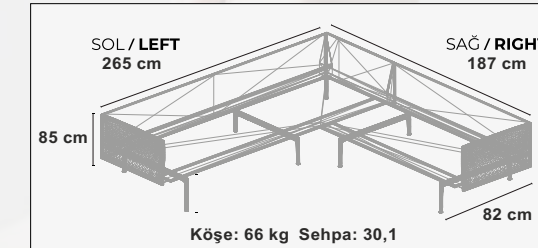

ÖLÇÜLER DIMENSIONS

Mimoza Sehpa (85x145x65)