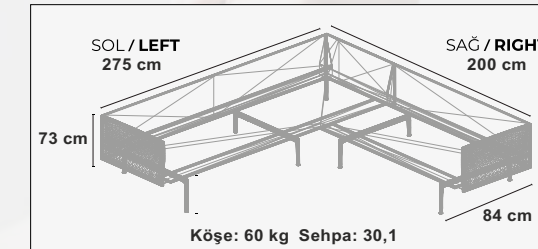

ÖLÇÜLER DIMENSIONS

Mimoza Sehpa (85x145x65)